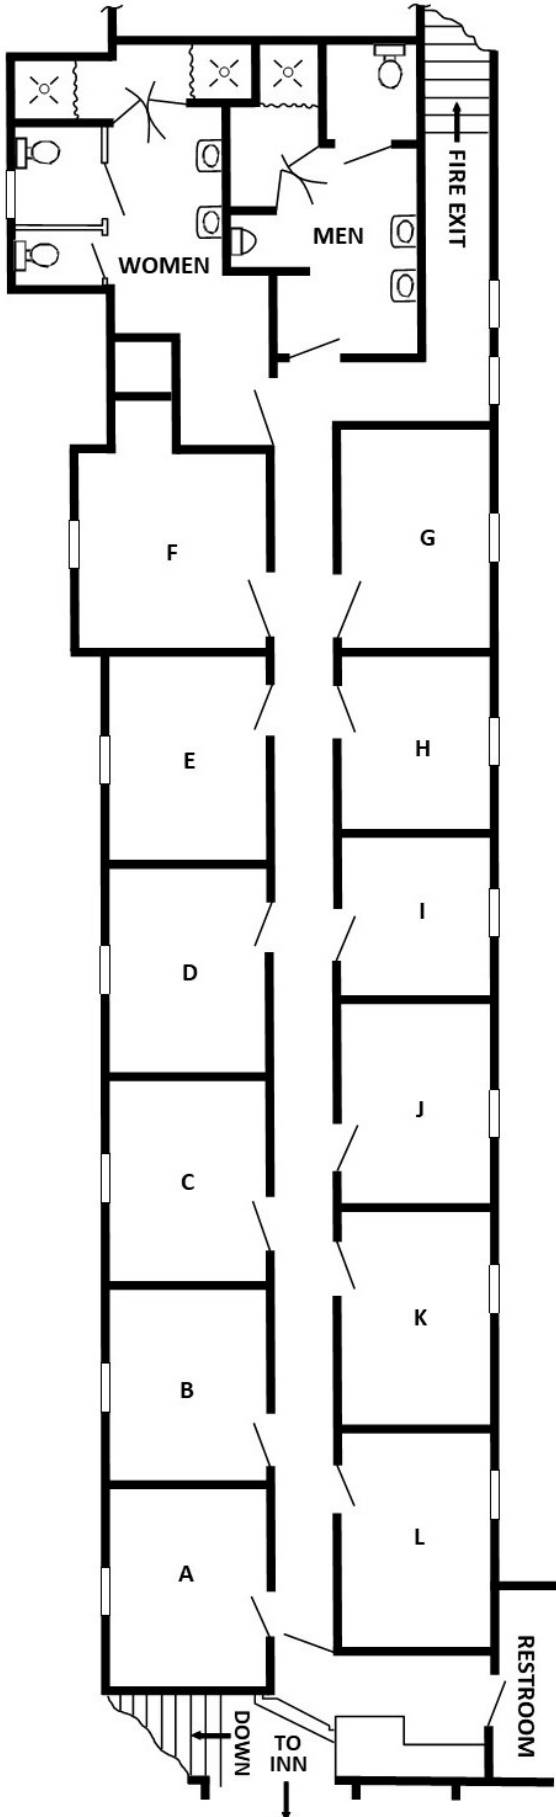

Annex

Number of Beds: 12

Guest Capacity: 12

2 Shared Bathrooms
Office & Dining Room Downstairs

Room	A - Adult Y - 12-16 C - 3-11	Part Time Format: Fri L Sat D	Bed	Name
A			T	
B			T	
C			T	
D			T	
E			T	
F			T	
G			T	
H			T	
I			T	
J			T	
K			T	
L			T	

Beds: T = Twin D = Double Q = Queen