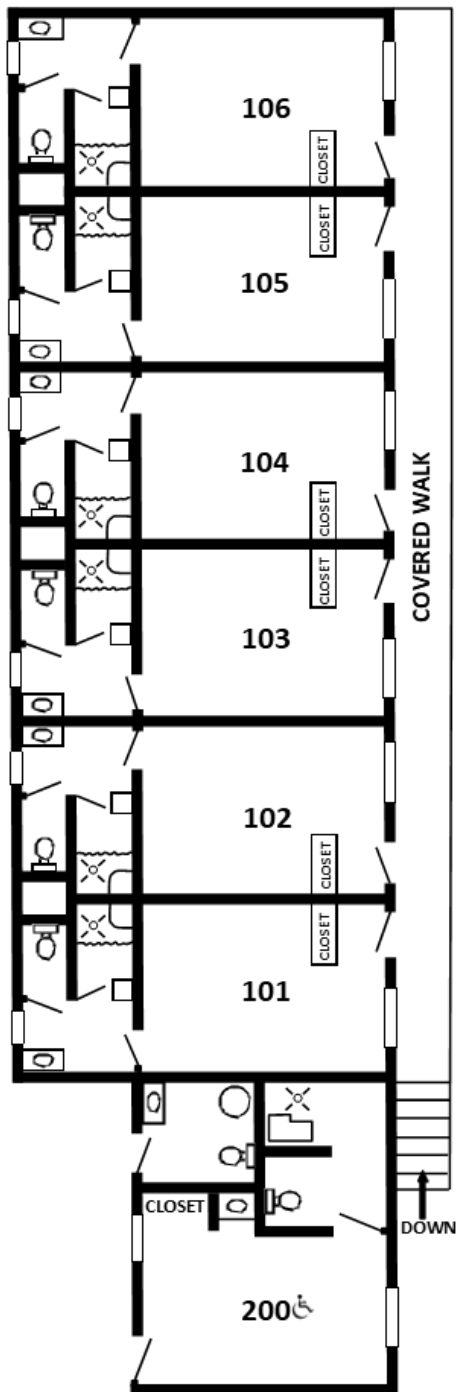

# Spruce

Number of Beds: 38  
 Sleeping Capacity: 38  
 Meeting Room Capacity: 40

Room	A - Adult Y - 12-16 C - 3-11	Part Time Format: Fri D Sat L	Bed	Name
101			T	
			T	
			T	
102			T	
			T	
			T	
103			T	
			T	
			T	
104			T	
			T	
			T	
105			T	
			T	
			T	
106			T	
			T	
			T	
200			T	
			T	

Room	A - Adult Y - 12-16 C - 3-11	Part Time Format: Fri D Sat L	Bed	Name
201			T	
			T	
			T	
202			T	
			T	
			T	
203			T	
			T	
			T	
204			T	
			T	
			T	
205			T	
			T	
			DF	
206			T	
			T	
			T	

Beds: T = Twin D = Double Q = Queen DF = Double Futon

FIRST FLOOR

SECOND FLOOR