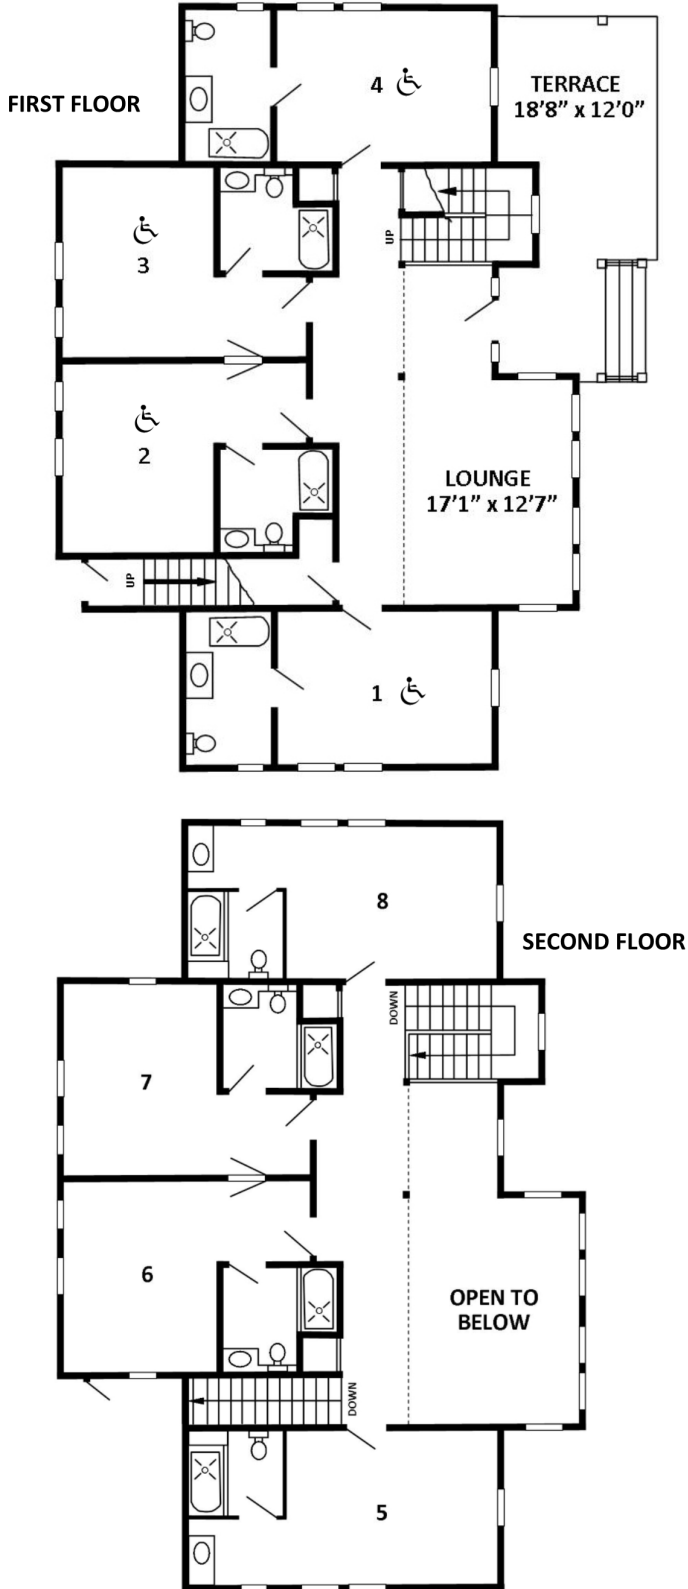

# Salal

**Number of Beds: 16**  
**Sleeping Capacity: 16**

All Rooms have Private Bathrooms  
 Rooms 1-4 are Wheelchair Accessible

Room	A - Adult Y - 12-16 C - 3-11	Part Time Format: Fri D Sat B	Bed	Name
1			T	
			T	
2			T	
			T	
3			T	
			T	
4			T	
			T	
5			T	
			T	
6			T	
			T	
7			T	
			T	
8			T	
			T	

Beds: T = Twin D = Double Q = Queen

With prior arrangements, two twin beds can be put together to make a King Bed.