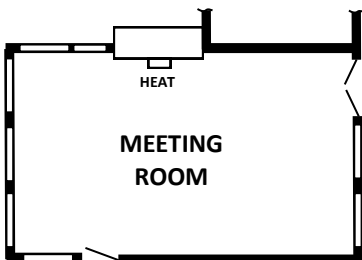

Maples

Number of Beds: 16
Sleeping Capacity: 16
Meeting Room: 25
 2 Shared Bathrooms
 Ceiling Fans in All Rooms

Room	A - Adult Y - 12-16 C - 3-11	Part Time Format: Fri L Sat D	Bed	Name
1			T	
			T	
2			T	
			T	
3			T	
			T	
4			T	
			T	
5			T	
			T	
6			T	
			T	
7			T	
			T	
8			T	
			T	

Beds: T = Twin D = Double Q = Queen