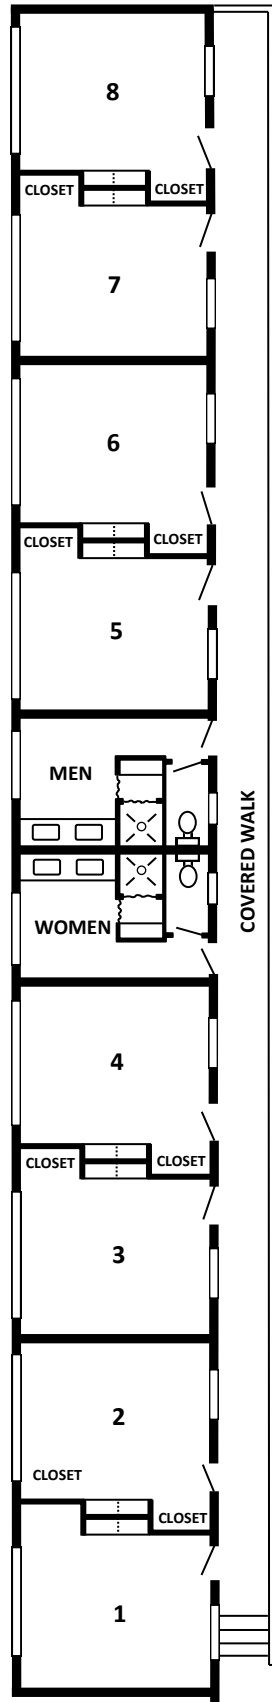

Maples

Number of Beds: 16
Sleeping Capacity: 16
Meeting Room: 25
 2 Shared Bathrooms
 Ceiling Fans in All Rooms

Room	A - Adult Y - 12-16 C - 3-11	Part Time Format: Fri L Sat D	Bed	Name
1			T	
			T	
2			T	
			T	
3			T	
			T	
4			T	
			T	
5			T	
			T	
6			T	
			T	
7			T	
			T	
8			T	
			T	

Beds: T = Twin D = Double Q = Queen