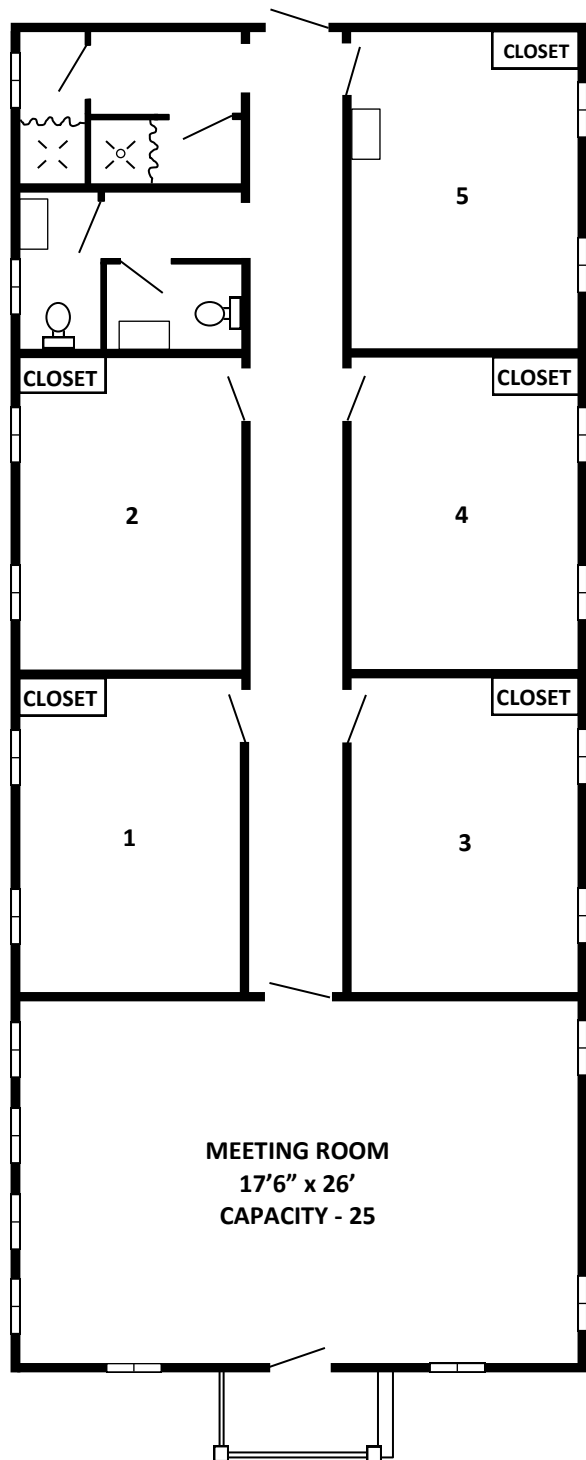

Firs

Number of Beds: 15
Sleeping Capacity: 20
Meeting Room: 25

2 Shared Bathrooms
 Sinks in All Rooms
 Carpeted Meeting Area

Room	A - Adult Y - 12-16 C - 3-11	Part Time Format: Fri L Sat D	Bed	Name
1			T	
			T	
			D	
2			T	
			T	
			D	
3			T	
			T	
			D	
4			T	
			T	
			D	
5			T	
			T	
			D	

Beds: T = Twin D = Double Q = Queen