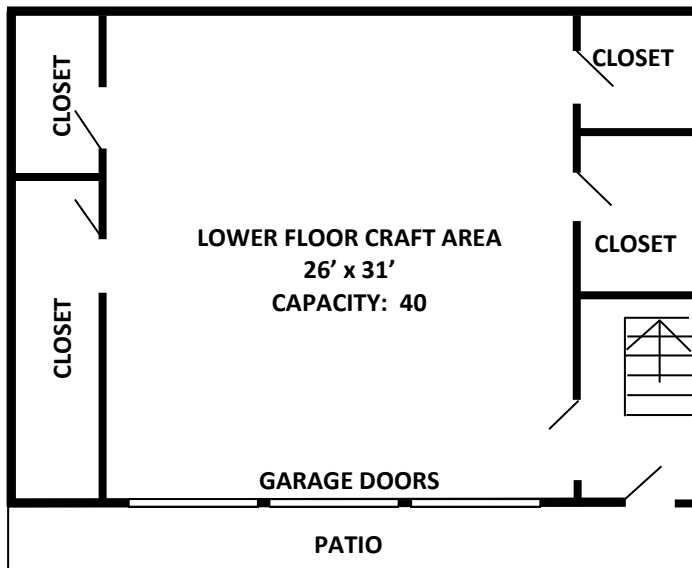

Colman Center

Upper Floor Capacity: 90
Lower Floor Capacity: 40

- UPPER LEVEL**
- Large Screen TV
 - Carpeted
 - Small Kitchenette
 - Refrigerator
 - Microwave
 - Upright Piano
 - Water Cooler

- LOWER LEVEL**
- Cement floor
 - Craft Tables
 - Large Sink
 - Patio Area

SETUP CAPACITY Upper Floor		
STYLE	TABLES	CHAIRS
Theater	-	90
Classroom	15	30
U-Shape	10	30
Square	12	36
Quilting	18	18
Circle	-	60
Chevron	12	24