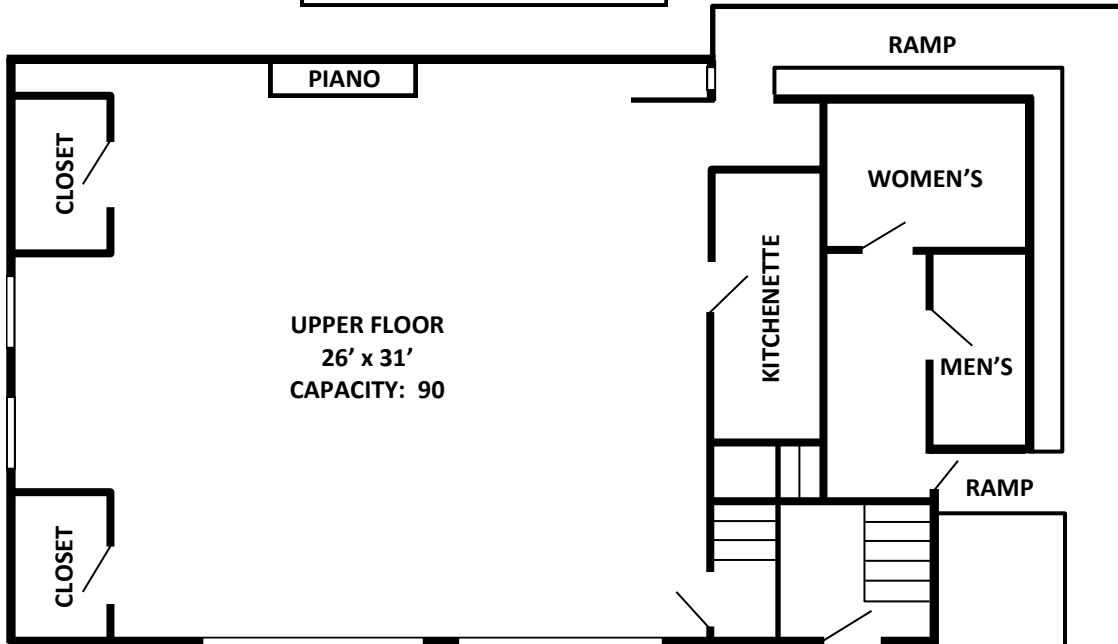

Colman Center

Upper Floor Capacity: 90
Lower Floor Capacity: 40

- UPPER LEVEL**
- Large Screen TV
 - Carpeted
 - Small Kitchenette
 - Refrigerator
 - Microwave
 - Upright Piano
 - Water Cooler

- LOWER LEVEL**
- Cement floor
 - Craft Tables
 - Large Sink
 - Patio Area

SETUP CAPACITY Upper Floor		
STYLE	TABLES	CHAIRS
Theater	-	90
Classroom	15	30
U-Shape	10	30
Square	12	36
Quilting	18	18
Circle	-	60
Chevron	12	24