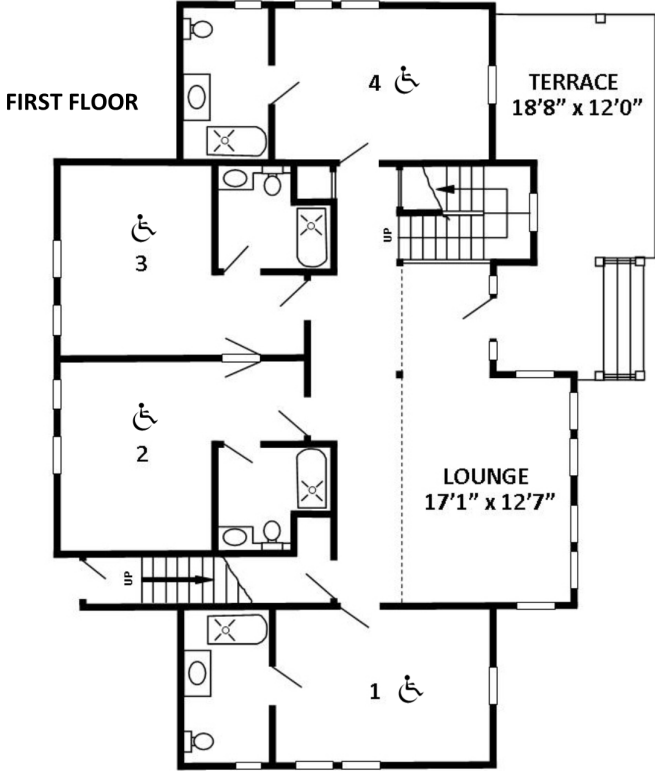

Huckleberry

Number of Beds: 16
Sleeping Capacity: 16

All Rooms have Private Bathrooms
 Rooms 1-4 are Wheelchair Accessible

Room	A - Adult Y - 12-16 C - 3-11	Part Time Format: Fri D Sat B	Bed	Name
1 ♿			T	
			T	
2 ♿			T	
			T	
3 ♿			T	
			T	
4 ♿			T	
			T	
5			T	
			T	
6			T	
			T	
7			T	
			T	
8			T	
			T	

Beds: T = Twin D = Double Q = Queen