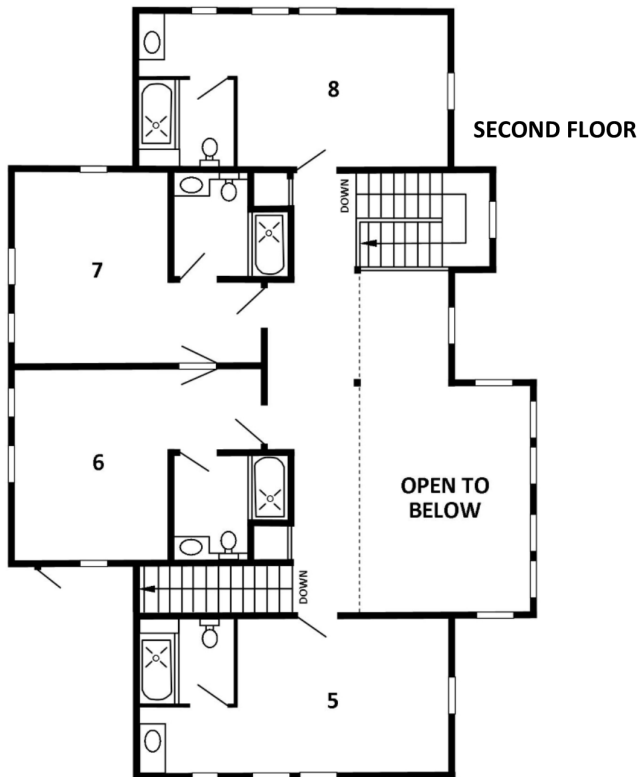

Huckleberry

Number of Beds: 16
Sleeping Capacity: 16

All Rooms have Private Bathrooms
 Rooms 1-4 are Wheelchair Accessible

Room	A - Adult Y - 12-16 C - 3-11	Part Time Format: Fri D Sat B	Bed	Name
1 ♿			T	
			T	
2 ♿			T	
			T	
3 ♿			T	
			T	
4 ♿			T	
			T	
5			T	
			T	
6			T	
			T	
7			T	
			T	
8			T	
			T	

Beds: T = Twin D = Double Q = Queen