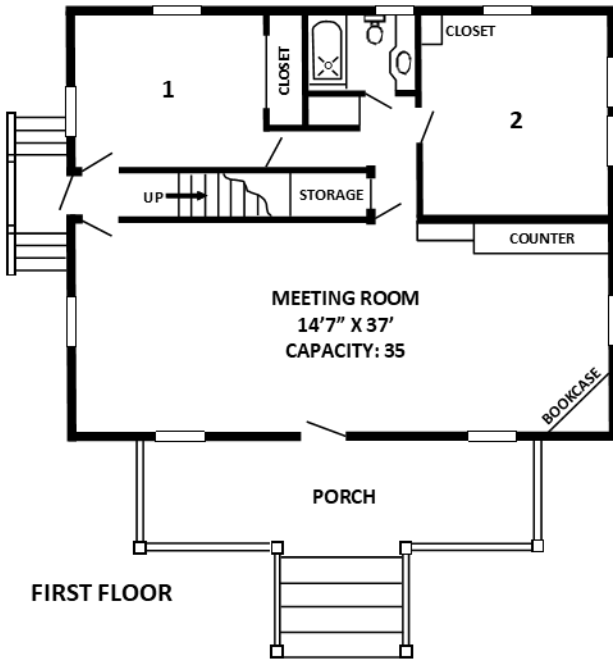

Reeser

Number of Beds: 14
Sleeping Capacity: 20
Meeting Room 1: 35
Meeting Room 2: 10

3 Shared Bathrooms
 1 Private Bathroom

Room	A - Adult Y - Youth C - Child	Part Time Format: Fri D Sat L	Bed	Name
1			T	
			Q	
2			T	
			Q	
3			T	
			Q	
4			Q*	
5			Q	
6			Q	
7			T	
			T	
			T	
8			T	
			T	

Beds: T = Twin D = Double Q = Queen * = Twin Futon