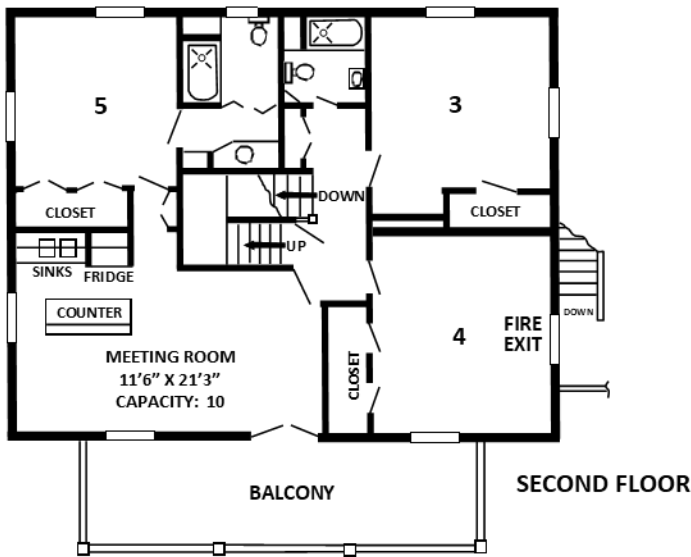

Reeser

Number of Beds: 14
Sleeping Capacity: 20
Meeting Room 1: 35
Meeting Room 2: 10

3 Shared Bathrooms
 1 Private Bathroom

Room	A - Adult Y - Youth C - Child	Part Time Format: Fri D Sat L	Bed	Name
1			T	
			Q	
2			T	
			Q	
3			T	
			Q	
4			Q*	
5			Q	
6			Q	
7			T	
			T	
			T	
8			T	
			T	

Beds: T = Twin D = Double Q = Queen * = Twin Futon