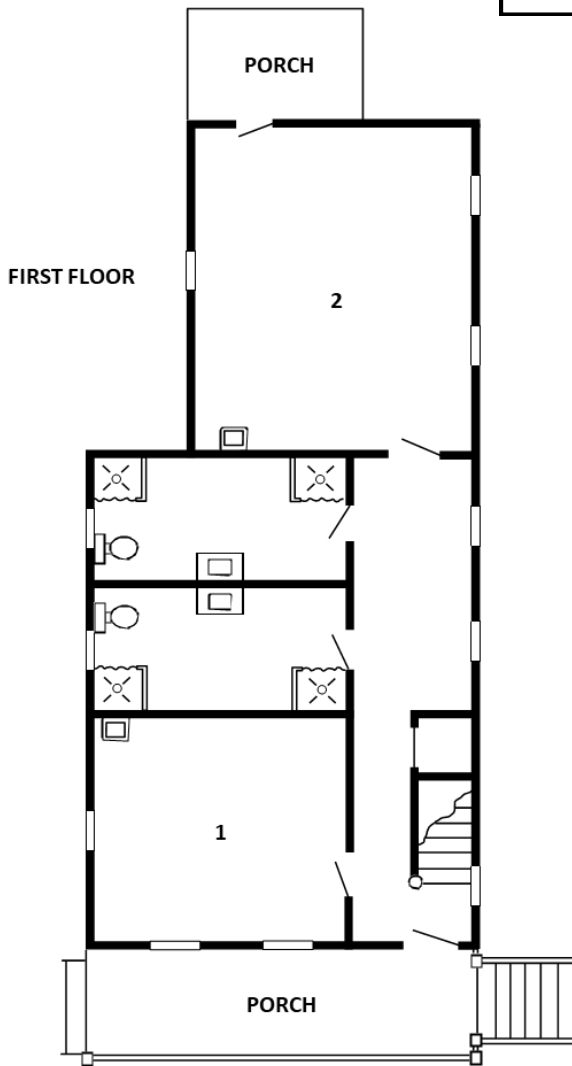

Tamarack

Number of Beds: 14
Sleeping Capacity: 15

2 Shared Bathrooms
 Each Room has a Sink

| Room | A - Adult Y - 12-16 C - 3-11 | Part Time Format: Fri D Sat L | Bed | Name |
|------|------------------------------------|--|-----|------|
| 1 | | | T | |
| | | | T | |
| | | | T | |
| 2 | | | T | |
| | | | T | |
| | | | D | |
| 3 | | | T | |
| | | | T | |
| | | | T | |
| 4 | | | T | |
| | | | T | |
| | | | T | |
| | | | T | |
| | | | T | |

Beds: T = Twin D = Double Q = Queen