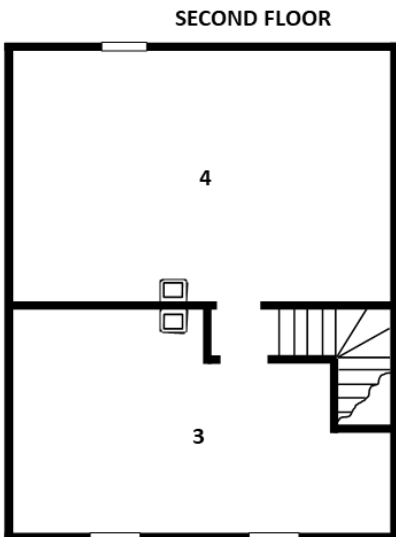

Tamarack

Number of Beds: 14
Sleeping Capacity: 15

2 Shared Bathrooms
 Each Room has a Sink

| Room | A - Adult Y - 12-16 C - 3-11 | Part Time Format: Fri D Sat L | Bed | Name |
|------|------------------------------------|--|-----|------|
| 1 | | | T | |
| | | | T | |
| | | | T | |
| 2 | | | T | |
| | | | T | |
| | | | D | |
| 3 | | | T | |
| | | | T | |
| | | | T | |
| 4 | | | T | |
| | | | T | |
| | | | T | |
| | | | T | |
| | | | T | |

Beds: T = Twin D = Double Q = Queen