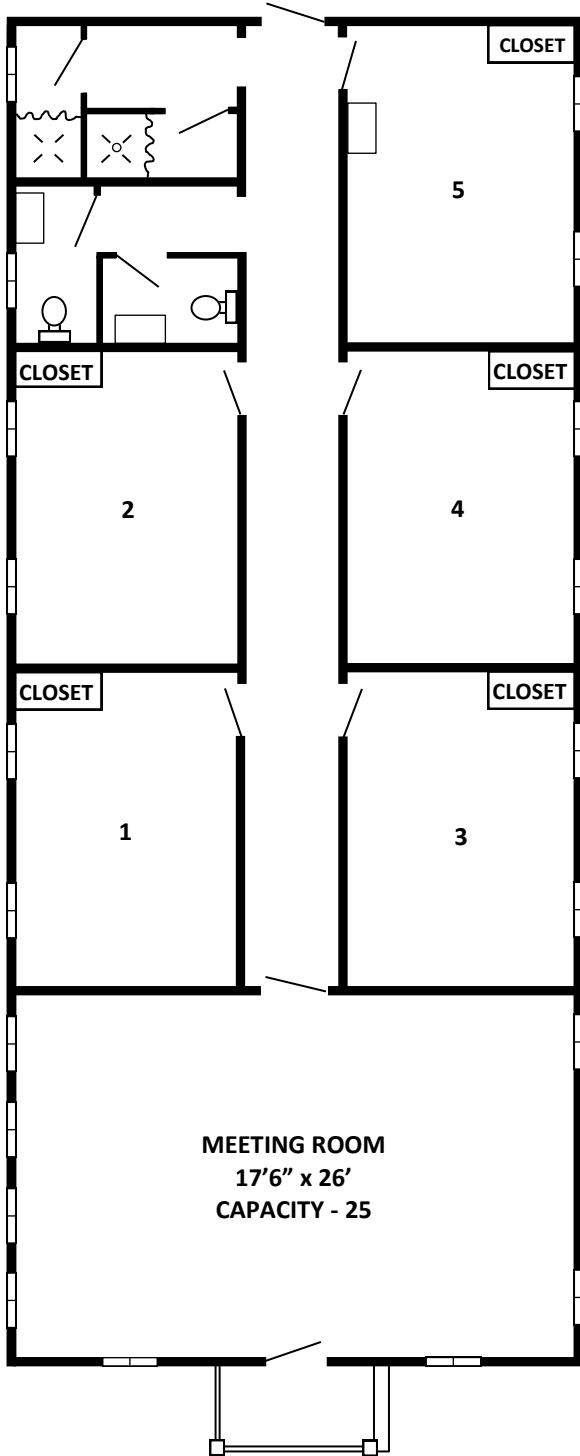

Firs

Number of Beds: 15
Sleeping Capacity: 20
Meeting Room: 25

2 Shared Bathrooms
 Sinks in All Rooms
 Carpeted Meeting Area

Room	A - Adult Y - 12-16 C - 3-11	Part Time Format: Fri L Sat D	Bed	Name
1			T	
			T	
			D	
2			T	
			T	
			D	
3			T	
			T	
			D	
4			T	
			T	
			D	
5			T	
			T	
			D	

Beds: T = Twin D = Double Q = Queen