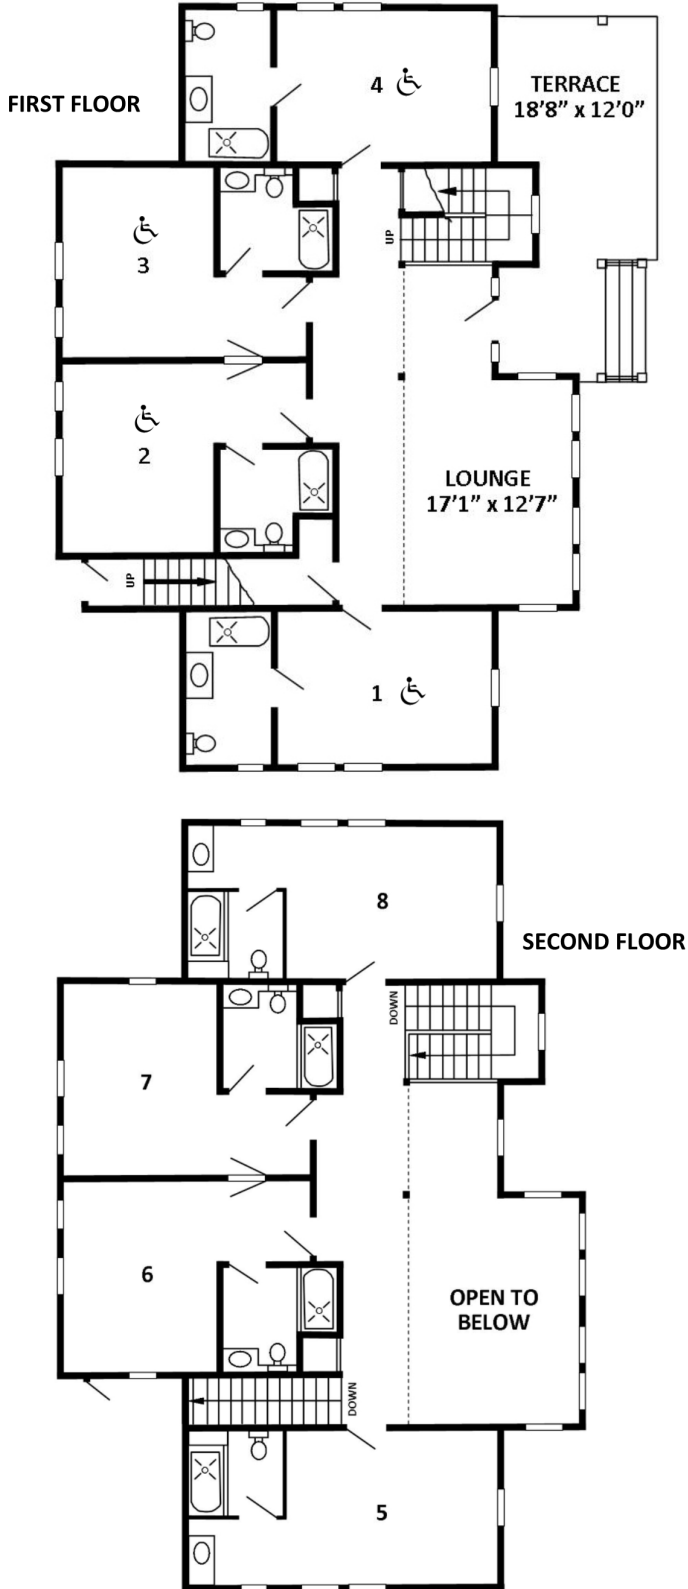

Salal

Number of Beds: 16
Sleeping Capacity: 16

All Rooms have Private Bathrooms
 Rooms 1-4 are Wheelchair Accessible

Room	A - Adult Y - 12-16 C - 3-11	Part Time Format: Fri D Sat B	Bed	Name
1 ♿			T	
			T	
2 ♿			T	
			T	
3 ♿			T	
			T	
4 ♿			T	
			T	
5			T	
			T	
6			T	
			T	
7			T	
			T	
8			T	
			T	

Beds: T = Twin D = Double Q = Queen