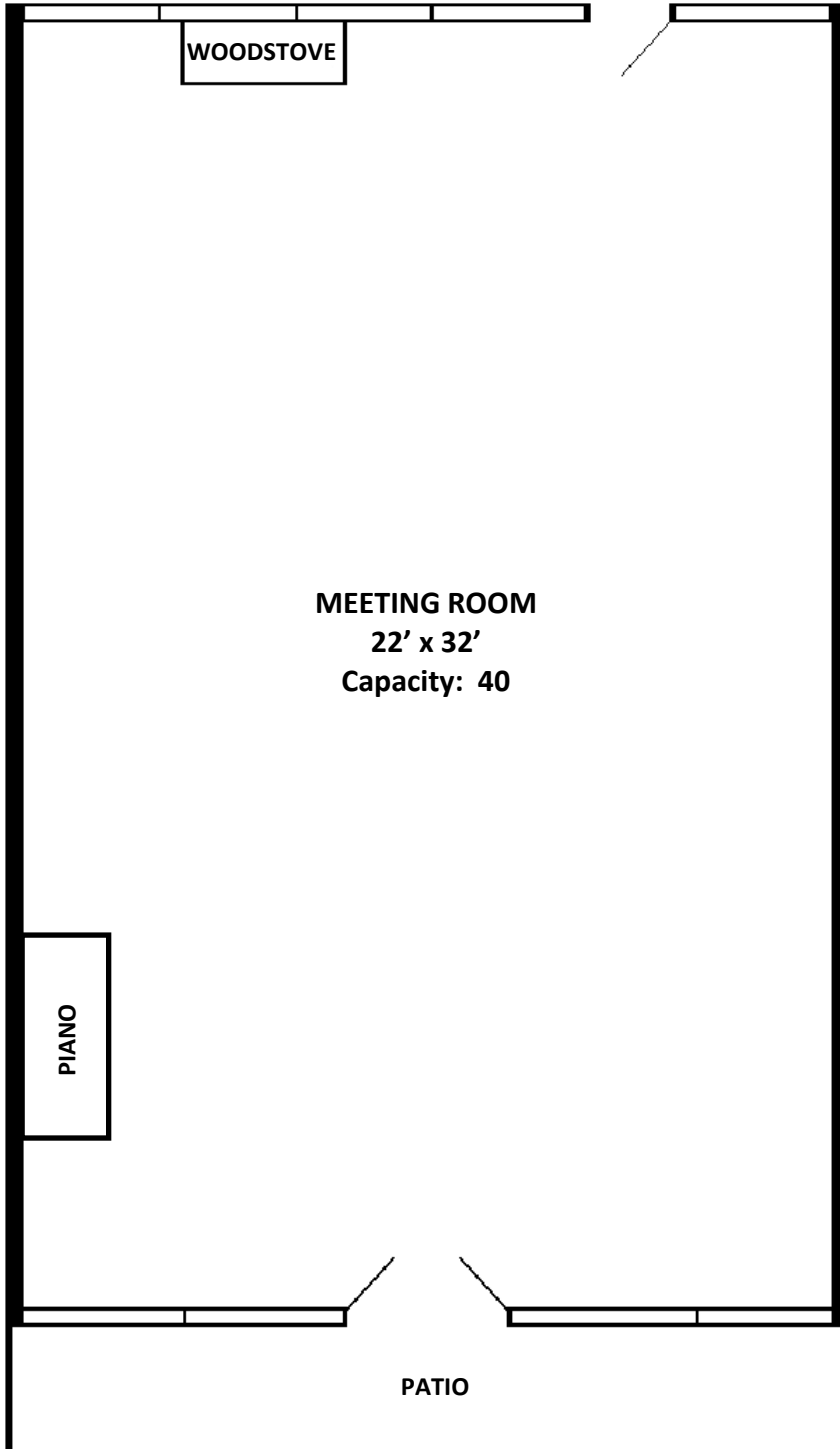

Lounge

Capacity: 40

- Wood Stove
- Water Cooler
- Ceiling Fan
- Patio

SETUP CAPACITY		
STYLE	TABLES	CHAIRS
Theater	-	40
Classroom	8	16
U-Shape	7	21
Square	8	24
Quilting	14	14
Circle	-	40
Chevron	8	16