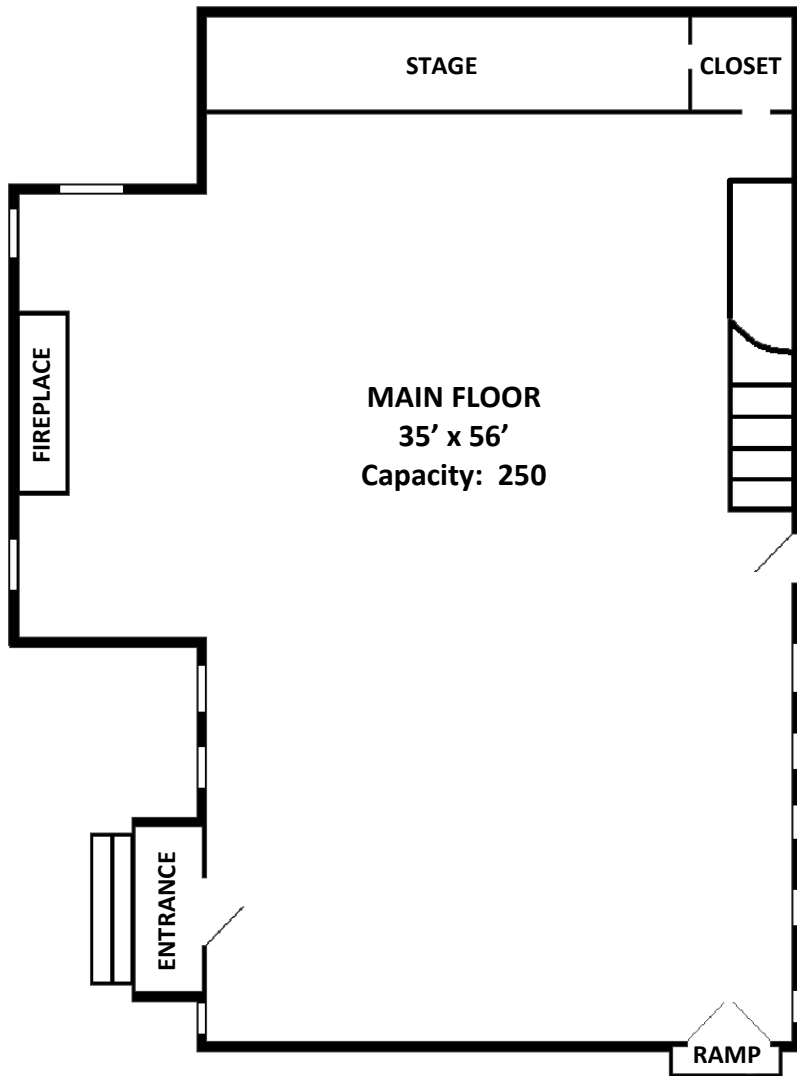

Meeting House

Main Floor Capacity: 250
Second Floor Capacity: 75

- Stage
- Built in Sound System
- Blu-ray Player
- Built in Digital Projector
- Pull-Down Screen
- Wood Fireplace
- Upright Piano
- Water Bottle Filling Station
- Small Refrigerator and Microwave

SETUP CAPACITY Main Floor		
STYLE	TABLES	CHAIRS
Theater	-	250
Classroom	30	60
U-Shape	15	45
Square	16	48
Quilting	34	34
Circle	-	80
Chevron	30	60