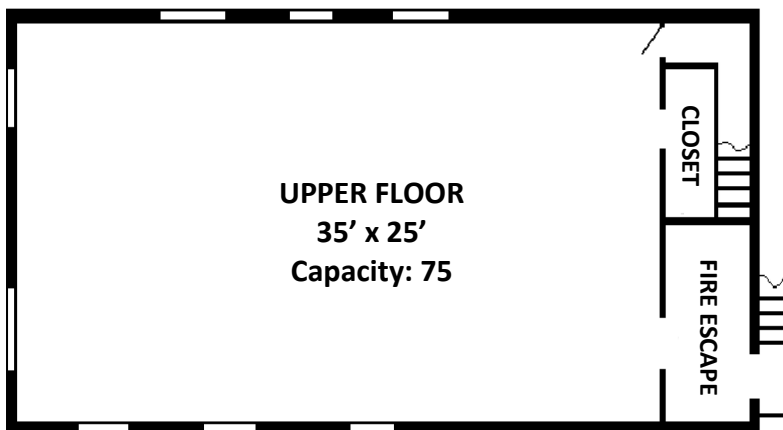

Meeting House

Main Floor Capacity: 250
Second Floor Capacity: 75

- Stage
- Built in Sound System
- Blu-ray Player
- Built in Digital Projector
- Pull-Down Screen
- Wood Fireplace
- Upright Piano
- Water Bottle Filling Station
- Small Refrigerator and Microwave

SETUP CAPACITY Main Floor		
STYLE	TABLES	CHAIRS
Theater	-	250
Classroom	30	60
U-Shape	15	45
Square	16	48
Quilting	34	34
Circle	-	80
Chevron	30	60