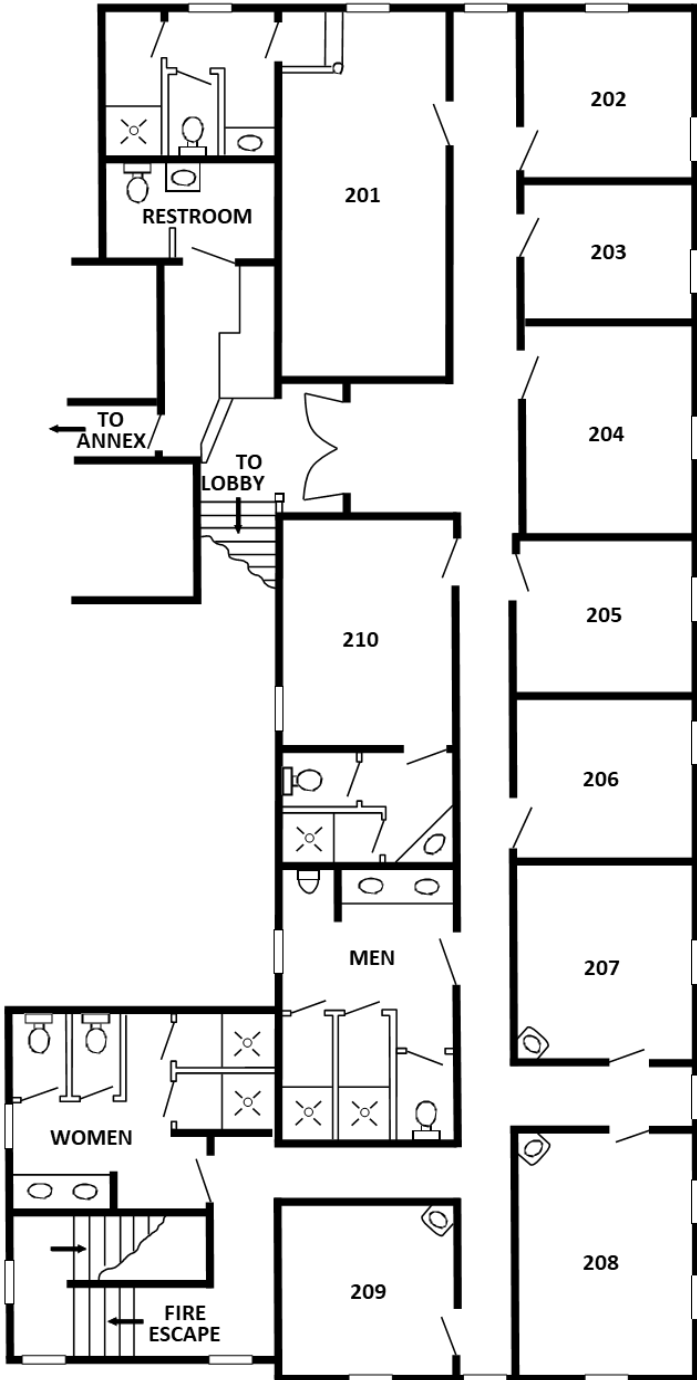

# Historic Inn

**Number of Beds: 18**  
**Sleeping Capacity: 23**

2 Large Shared Bathrooms  
 Sinks in Rooms 207, 208 and 209  
 Private Bathroom in 201 and 210

Room	A - Adult Y - 12-16 C - 3-11	Part Time Format: Fri D Sat L	Bed	Name
201			T	
			D	
202			T	
			T	
203			D	
			T	
204			T	
			T	
205			T	
			T	
206			T	
			T	
207			T	
			T	
208			T	
			D	
209			D	
			T	
210			T	
			D	

Beds: T = Twin D = Double Q = Queen