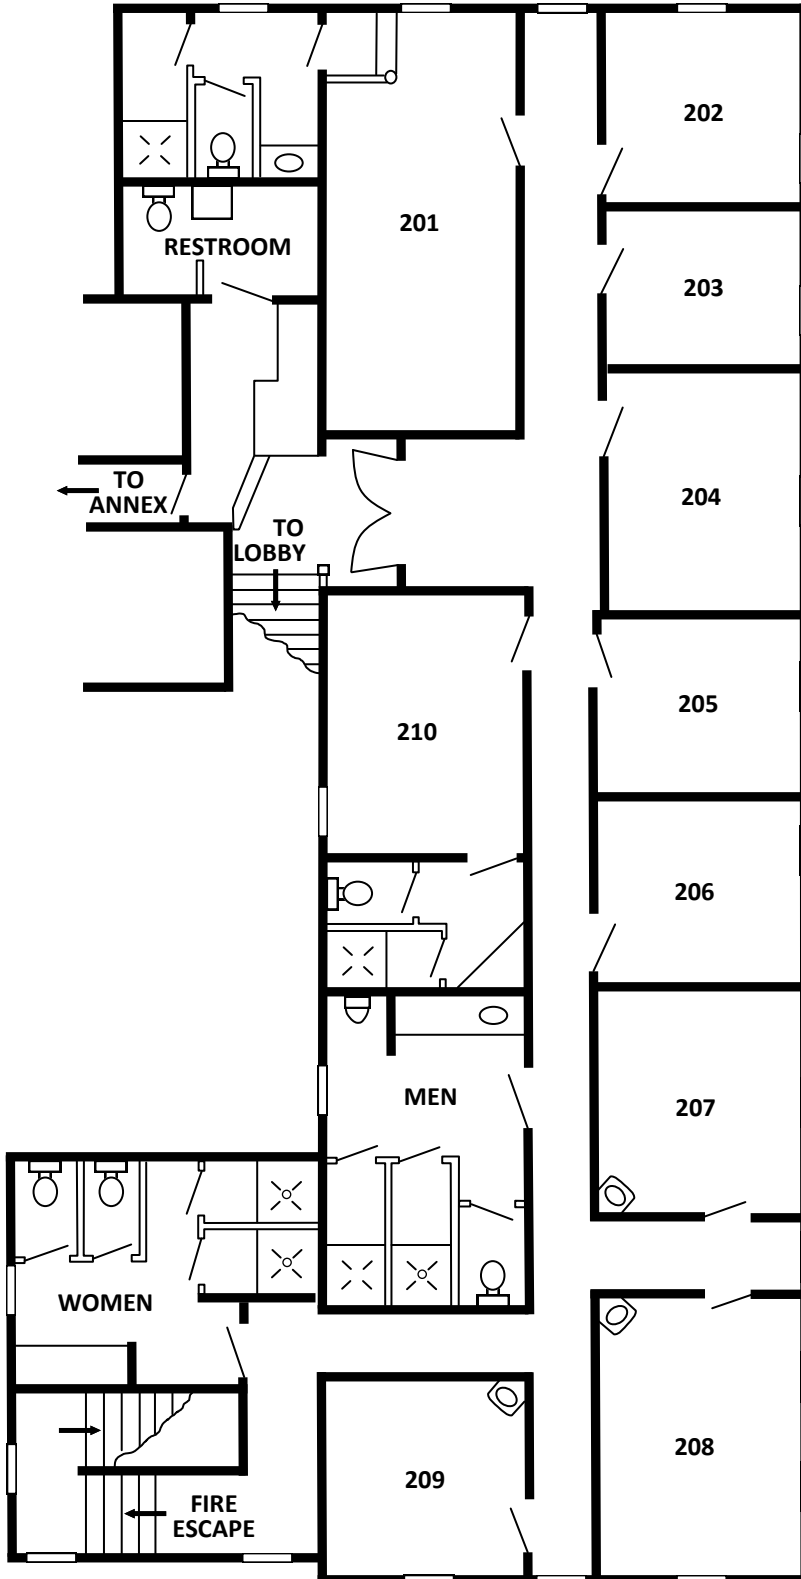

# Historic Inn

**Number of Beds: 18**  
**Sleeping Capacity: 23**

2 Large Shared Bathrooms  
 Sinks in Rooms 207, 208 and 209  
 Private Bathroom in 201 and 210

Room	A - Adult Y - Youth C - Child	Name
201		
202		
203		
204		
205		
206		
207		
208		
209		
210		

D - Double Bed