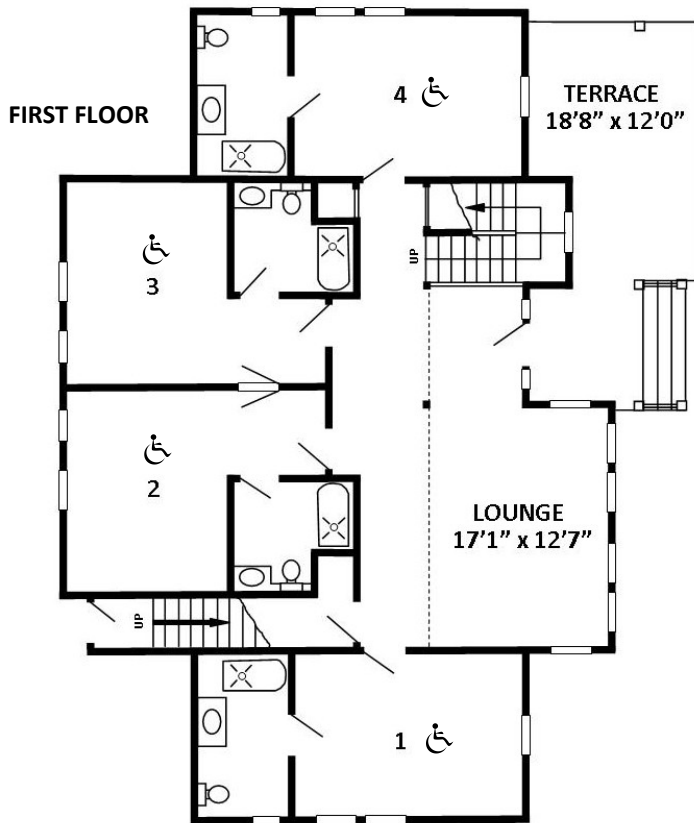

Salal

Number of Beds: 16
Sleeping Capacity: 16

All Rooms have Private Bathrooms
 Rooms 1-4 are Wheelchair Accessible

Room	A - Adult Y - Youth C - Child	Name
♿ 1		
♿ 2		
♿ 3		
♿ 4		
5		
6		
7		
8		

Any two twins beds in a room can be put together to make a King. With prior arrangements, we can have it ready for you.