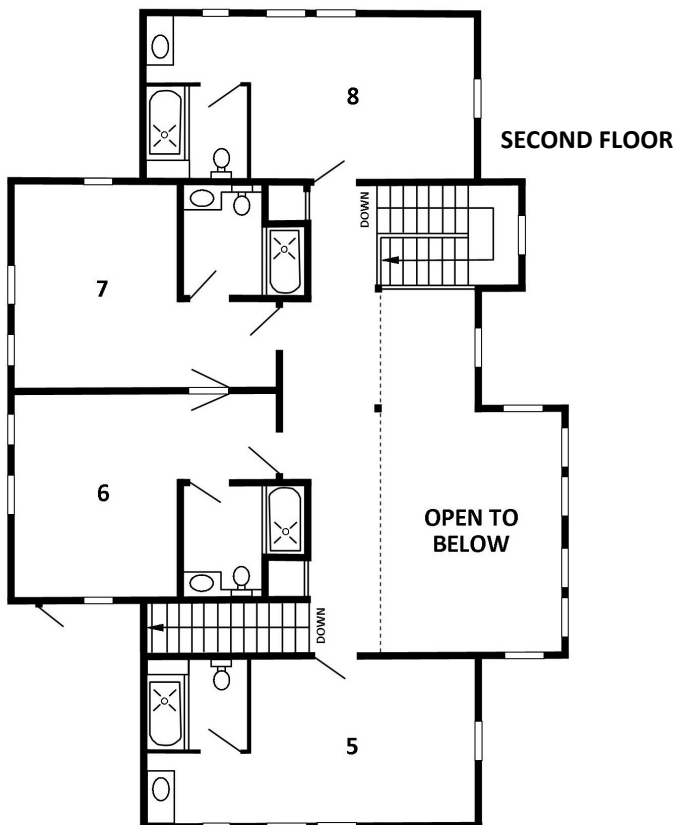

Salal

Number of Beds: 16
Sleeping Capacity: 16

All Rooms have Private Bathrooms
 Rooms 1-4 are Wheelchair Accessible

Room	A - Adult Y - Youth C - Child	Name
♿ 1		
♿ 2		
♿ 3		
♿ 4		
5		
6		
7		
8		

Any two twins beds in a room can be put together to make a King. With prior arrangements, we can have it ready for you.