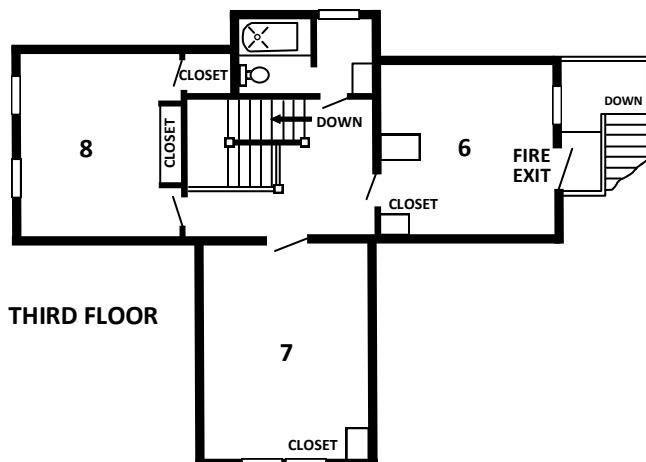

Reeser

Number of Beds: 15
Sleeping Capacity: 20
Meeting Room 1: 35
Meeting Room 2: 10

3 Shared Bathrooms
 1 Private Bathroom

Room	A - Adult Y - Youth C - Child		Name
1			
		D	
2			
		D	
3			
		D	
4		Q*	
5		D	
6		Q	
7			
8			

D - Double Bed
 Q - Queen Bed
 * - Twin Futon