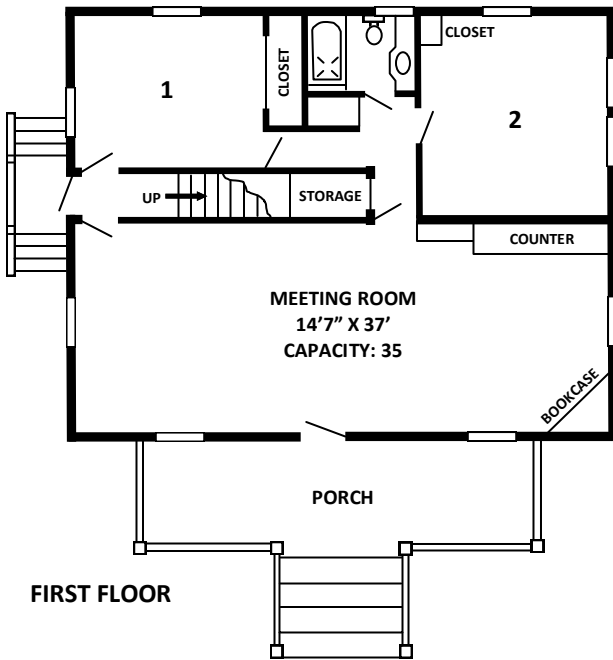

Reeser

Number of Beds: 15
Sleeping Capacity: 20
Meeting Room 1: 35
Meeting Room 2: 10

3 Shared Bathrooms
 1 Private Bathroom

Room	A - Adult Y - Youth C - Child		Name
1			
		D	
2			
		D	
3			
		D	
4		Q*	
5		D	
6		Q	
7			
8			

D - Double Bed
 Q - Queen Bed
 * - Twin Futon