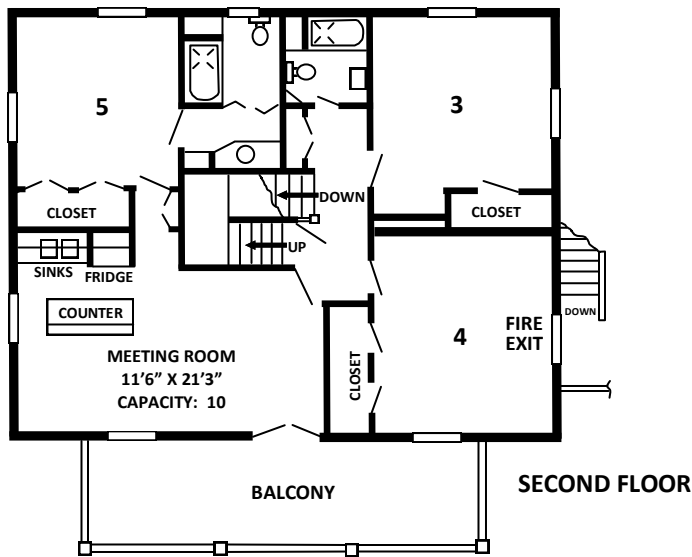

Reeser

Number of Beds: 15
Sleeping Capacity: 20
Meeting Room 1: 35
Meeting Room 2: 10

3 Shared Bathrooms
 1 Private Bathroom

Room	A - Adult Y - Youth C - Child		Name
1			
		D	
2			
		D	
3			
		D	
4		Q*	
5		D	
6		Q	
7			
8			

D - Double Bed
 Q - Queen Bed
 * - Twin Futon