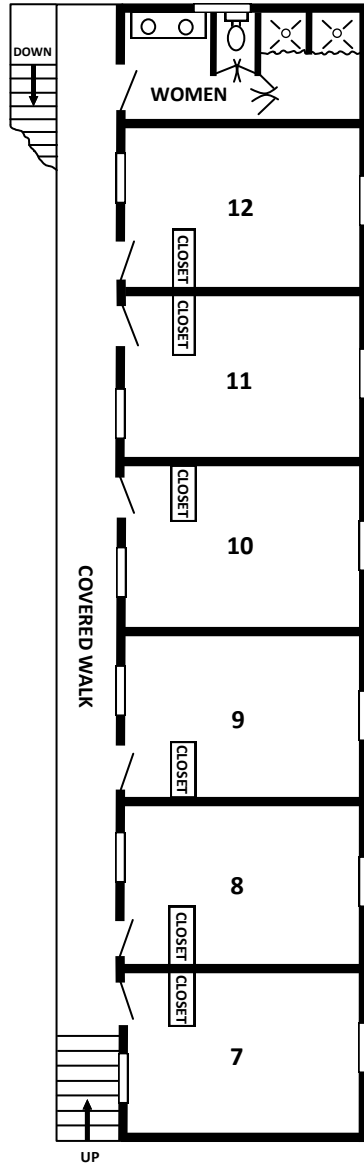

FIRST FLOOR

Pines

Number of Beds: 36
Sleeping Capacity: 36
Meeting Room Capacity: 100

3 Shared Bathrooms
 1st Floor is Handicap Accessible

SECOND FLOOR

Room	A - Adult Y - Youth C - Child	Name
1		
	*	
2		
	*	
3		
	*	
4		
	*	
5		
	*	
6		
	*	
7		
	*	
8		
	*	
9		
	*	
10		
	*	
11		
	*	
12		
	*	

* Double Hide-A-Bed