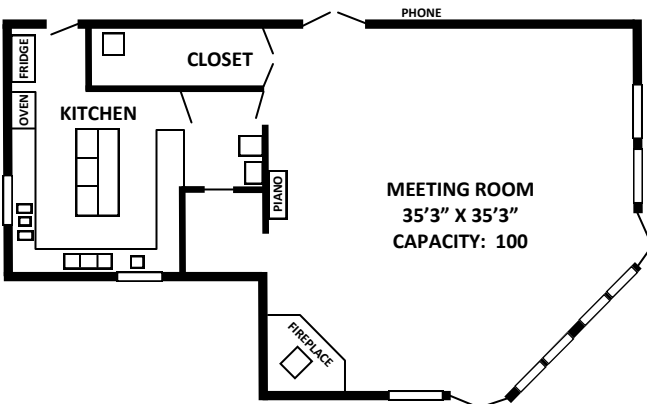

FIRST FLOOR

Pines

Number of Beds: 36
Sleeping Capacity: 36
Meeting Room Capacity: 100

3 Shared Bathrooms
 1st Floor is Handicap Accessible

SECOND FLOOR

Room	A - Adult Y - Youth C - Child	Name
1		
	*	
2		
	*	
3		
	*	
4		
	*	
5		
	*	
6		
	*	
7		
	*	
8		
	*	
9		
	*	
10		
	*	
11		
	*	
12		
	*	

* Double Hide-A-Bed