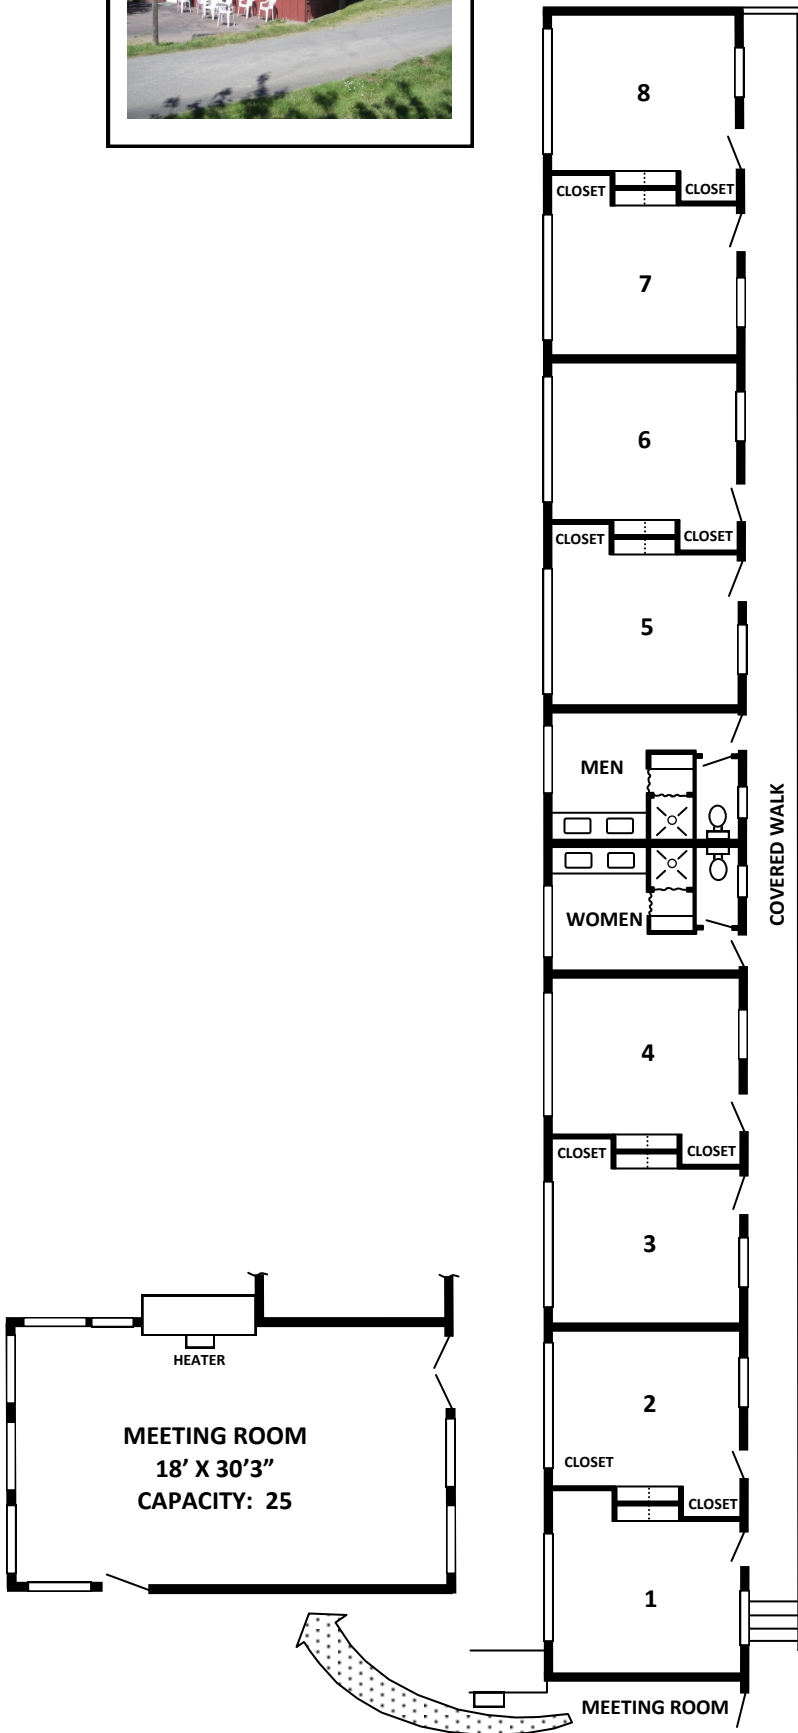

Maples

Number of Beds: 16
Sleeping Capacity: 16
Meeting Room: 25
 2 Shared Bathrooms
 Ceiling Fans in All Rooms

Room	A - Adult Y - Youth C - Child	Name
1		
2		
3		
4		
5		
6		
7		
8		