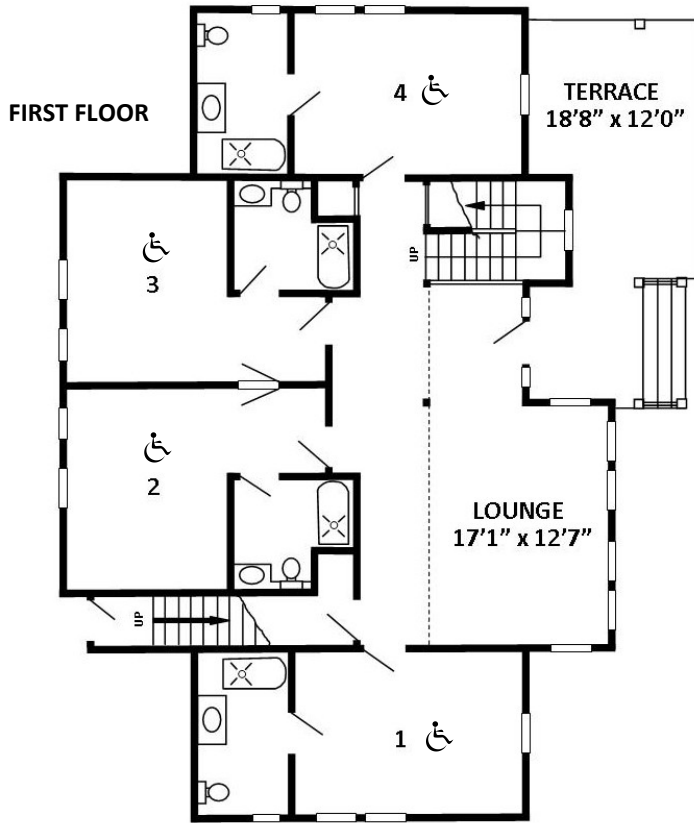

Huckleberry

Number of Beds: 16
Sleeping Capacity: 16

All Rooms have Private Bathrooms
 Rooms 1-4 are Wheelchair Accessible

Room	A - Adult Y - Youth C - Child	Name
1		
2		
3		
4		
5		
6		
7		
8		

Any two twins beds in a room can be put together to make a King. With prior arrangements, we can have it ready for you.