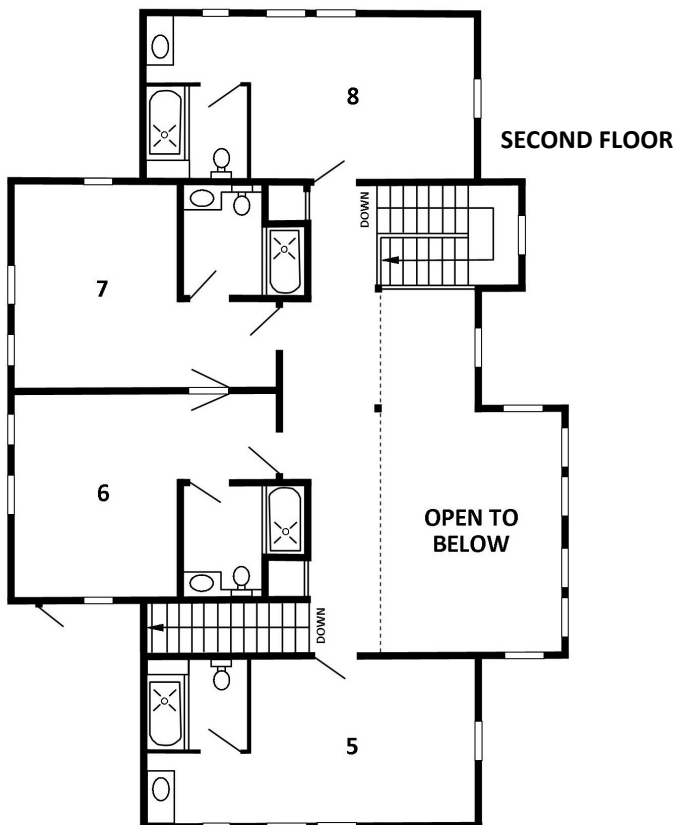

Huckleberry

Number of Beds: 16
Sleeping Capacity: 16

All Rooms have Private Bathrooms
 Rooms 1-4 are Wheelchair Accessible

Room	A - Adult Y - Youth C - Child	Name
1		
2		
3		
4		
5		
6		
7		
8		

Any two twins beds in a room can be put together to make a King. With prior arrangements, we can have it ready for you.