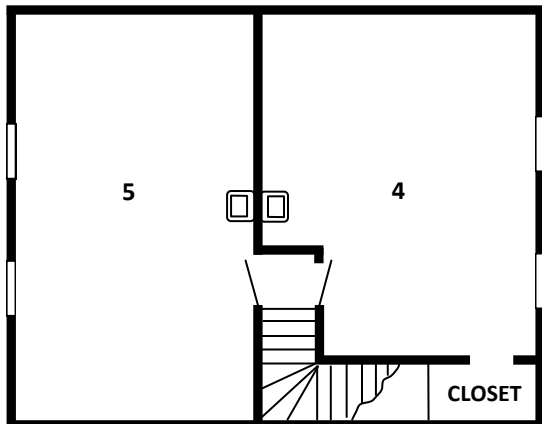

Hemlock

Number of Beds: 16
Sleeping Capacity: 17

2 Large Shared Bathrooms
 3 Rooms are Handicap Accessible
 Sinks in Rooms 3, 4 and 5

FIRST FLOOR

SECOND FLOOR

Room	A - Adult Y - Youth C - Child		Name
♿ 1			
♿ 2			
		D	
♿ 3			
4			
5			

* Double Bed