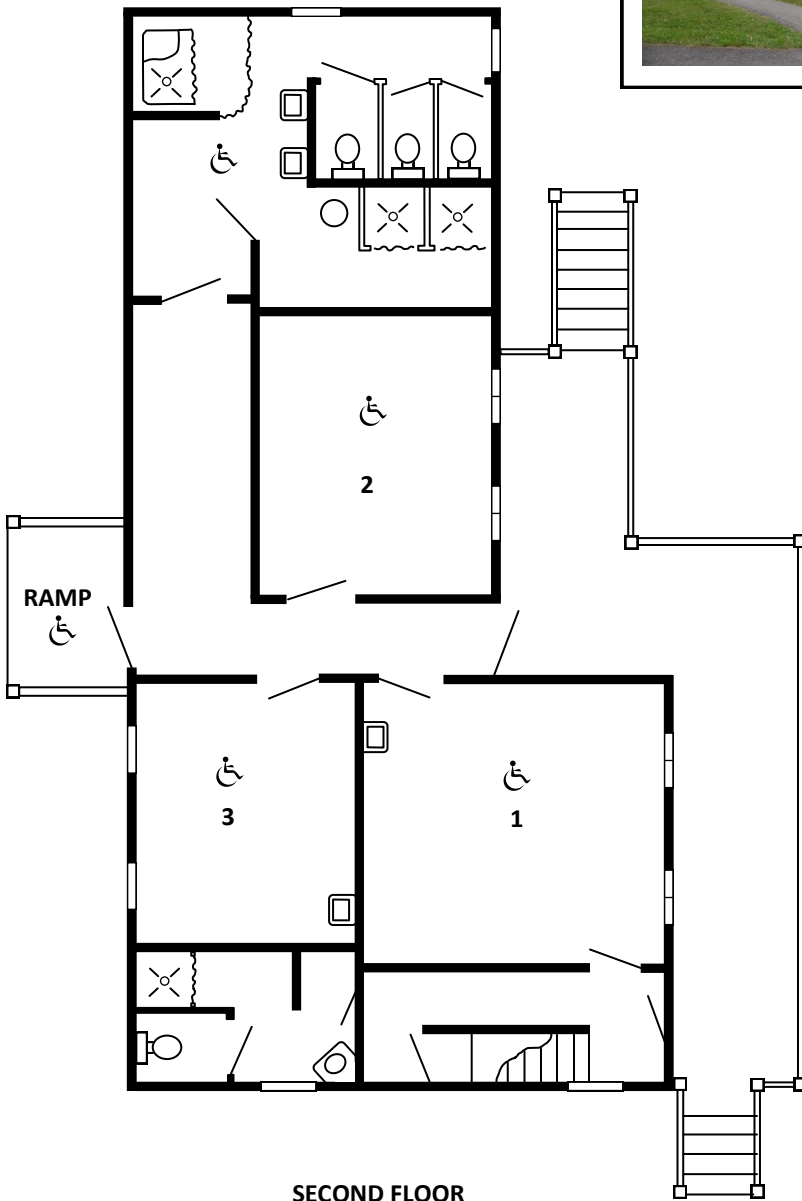

Hemlock

Number of Beds: 16
Sleeping Capacity: 17

2 Large Shared Bathrooms
 3 Rooms are Handicap Accessible
 Sinks in Rooms 3, 4 and 5

FIRST FLOOR

SECOND FLOOR

Room	A - Adult Y - Youth C - Child		Name
♿ 1			
♿ 2			
		D	
♿ 3			
4			
5			

* Double Bed