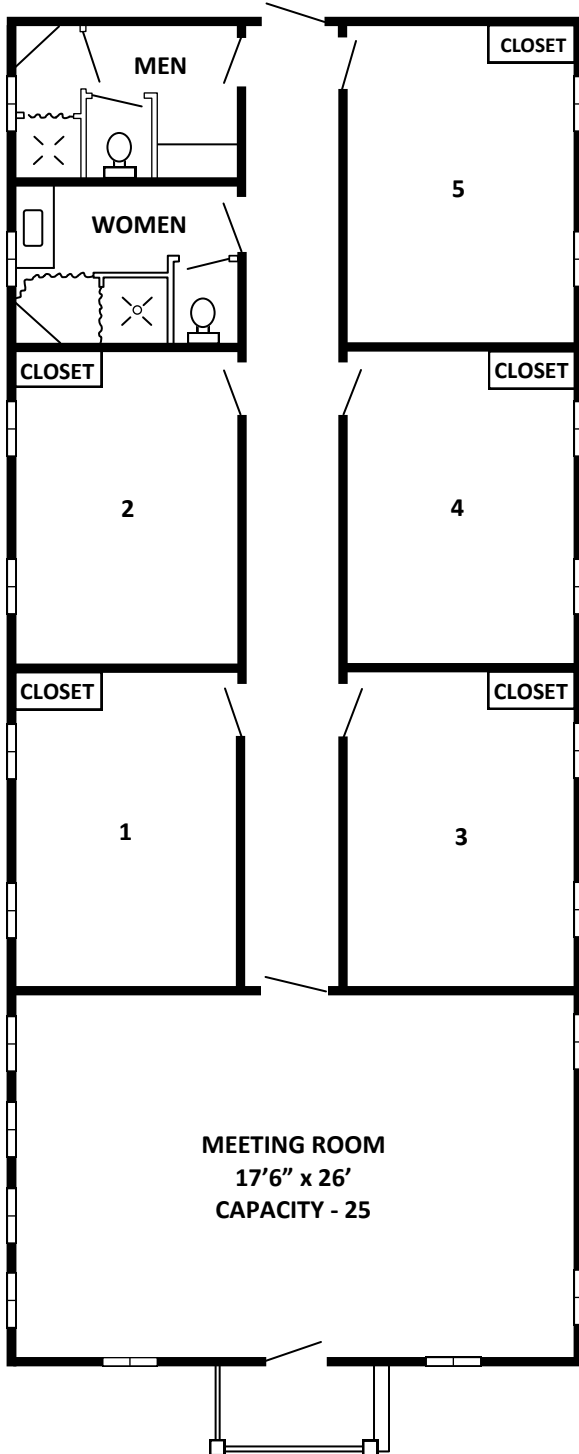

Firs

Number of Beds: 15
Sleeping Capacity: 20
Meeting Room: 25

2 Shared Bathrooms
 Carpeted Meeting Area

Room	A - Adult Y - Youth C - Child		Name
1			
		D	
2			
		D	
3			
		D	
4			
		D	
5			
		D	

* Double Bed