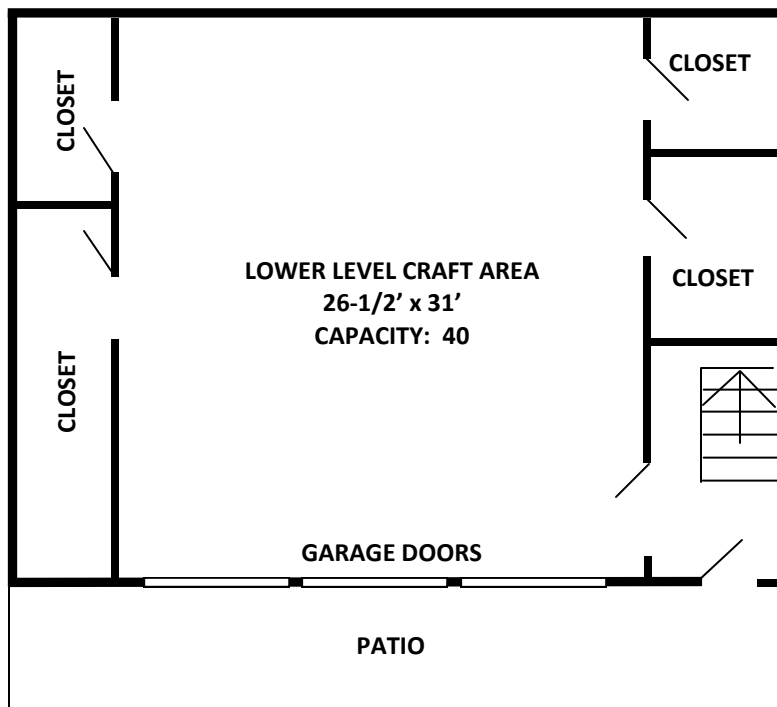

# Colman Center

Upper Floor Capacity: 90  
 Lower Floor Capacity: 40

## UPPER LEVEL

Carpeted Meeting Area  
 Piano  
 Kitchenette

## LOWER LEVEL

Sinks, tables and cement floor  
 Garage doors open to patio