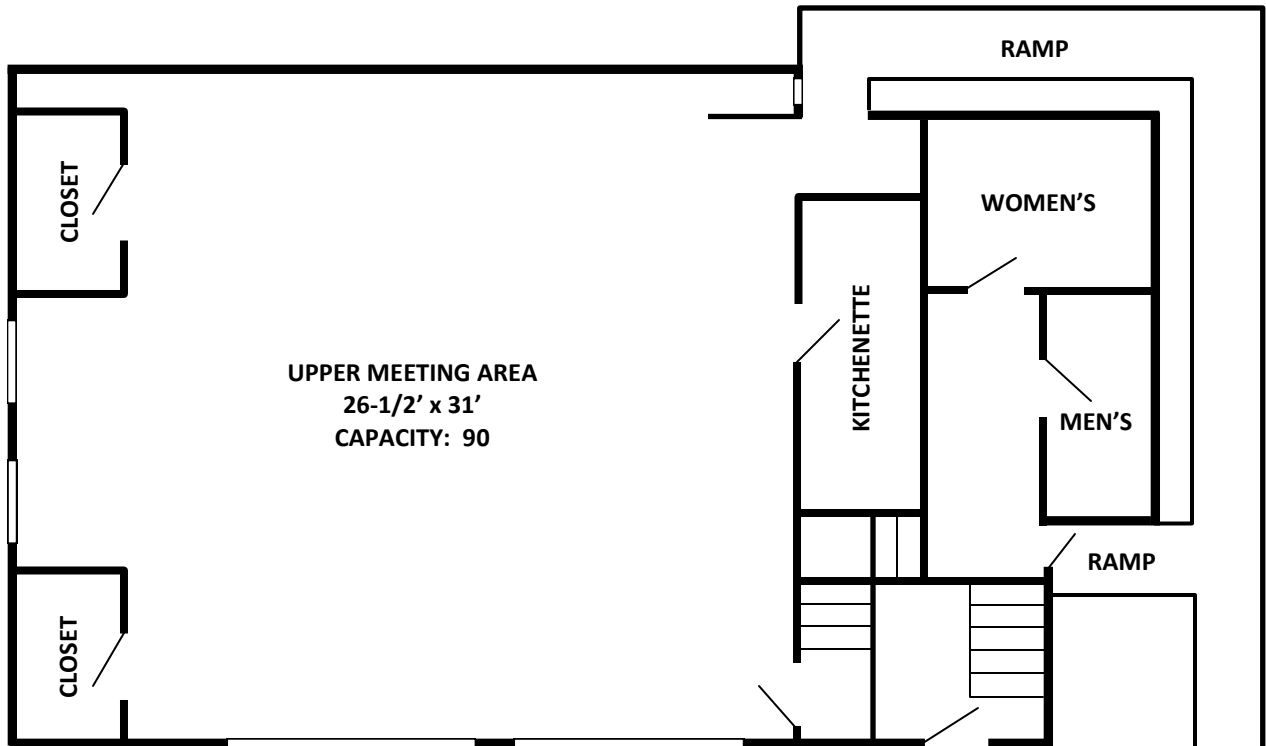

# Colman Center

Upper Floor Capacity: 90  
 Lower Floor Capacity: 40

## UPPER LEVEL

Carpeted Meeting Area  
 Piano  
 Kitchenette

## LOWER LEVEL

Sinks, tables and cement floor  
 Garage doors open to patio